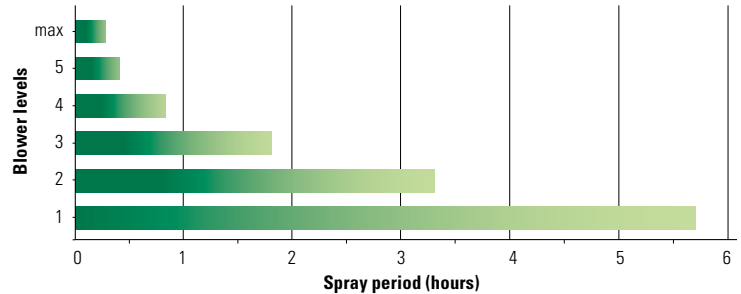

Range depending on the fan speed

Duration of use AS 1200

AS 1200 AC1
Art.No. 12118001

Technical Specifications

Volume flow	Max. 1200 m ³ /h
Blowing force	Max. 19 N
Range	1 – 13 m
Airspeed levels	1 – 5, plus turbo level (max.)
Airspeed	Up to 65 m/s
Pressure range	0.5 – 10 bar
Battery	LiHD 2 x 18 V / 10.0 Ah (360 Wh)
Battery runing time	25 min to max. 6 h (Blower level 1 – 5)
Battery charging time ¹	70 min
Life span battery	Up to 1000 charging cycles
Weight	3.5 kg
Dimension (L x W x H)	464 x 160 x 304 mm