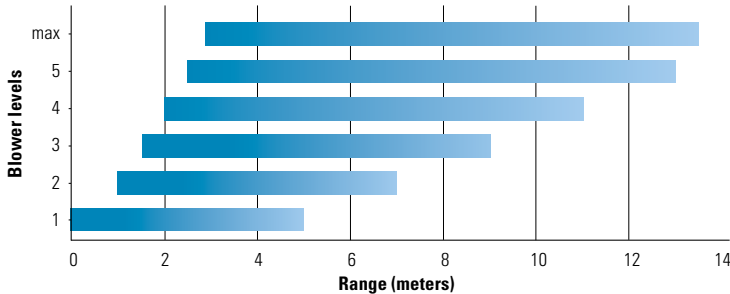

Range depending on the fan speed

Duration of use AS 1200

AS 1200 AC1
Art.No. 12118001

Technical Specifications

Volume flow	Max. 1200 m ³ /h
Blowing force	Max. 19 N
Range	1 – 13 m
Airspeed levels	1 – 5, plus turbo level (max.)
Airspeed	Up to 65 m/s
Pressure range	0.5 – 10 bar
Battery	LiHD 2 x 18 V / 10.0 Ah (360 Wh)
Battery runing time	25 min to max. 6 h (Blower level 1 – 5)
Battery charging time ¹	70 min
Life span battery	Up to 1000 charging cycles
Weight	3.5 kg
Dimension (L x W x H)	464 x 160 x 304 mm