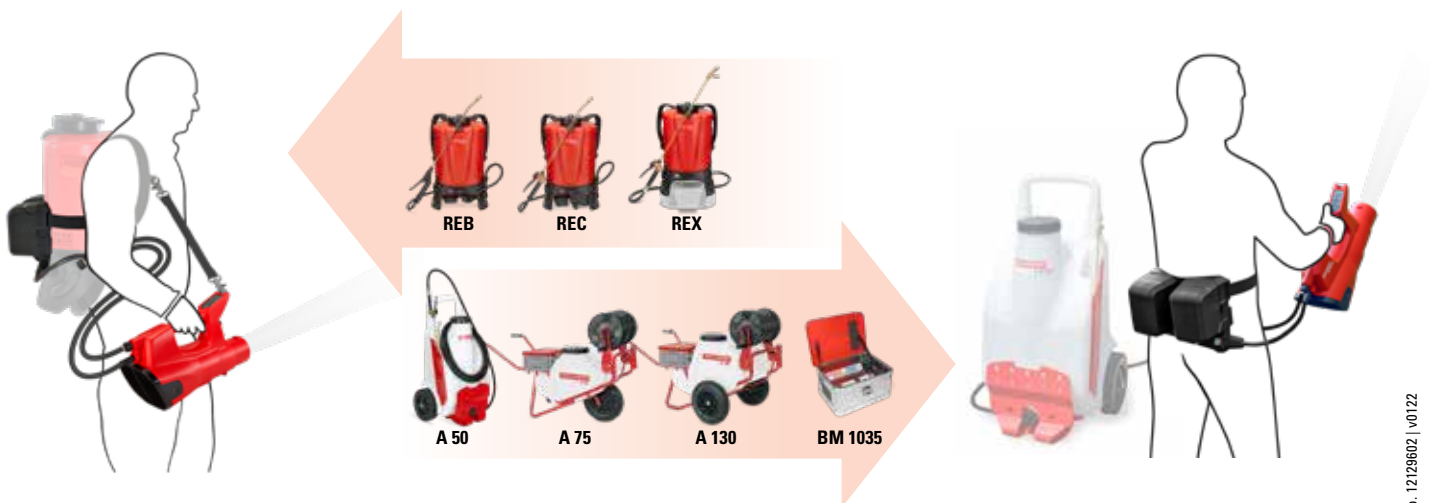

Nozzle flow rates

Nozzles	1 – 10 bar
AITXA 8001 VK Art.No. 12049601	0.23 – 0.72 l/min
AITXA 8002 VK Art.No. 12049701	0.46 – 1.44 l/min
AITXA 8003 VK Art.No. 12049801	0.68 – 2.16 l/min
Optional disinfection nozzle	1 – 10 bar
Fine hollow cone nozzle NF 125 Art.No. 12094201	0.07 – 0.19 l/min (ca. 60 – 70 µm)